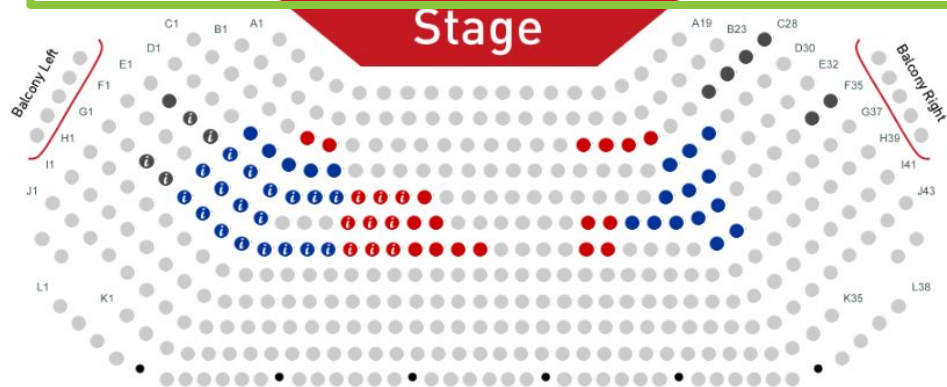

Select Your Seats

Does Anyone In Your Party Have Specific Access Requirements?

Log in or register to book access tickets online. By telling us your requirements we can show you the most suitable seats for your individual needs.

Log In Now

Kinky Boots, Saturday 10 September 2022, 14:30

Main House, New Wolsey Theatre, Civic Drive, Ipswich, Suffolk, IP1 2AS

< 10 September 2022 14:30 >

Please select your seats (maximum 100 for this event per order)

AD: You will hear a live description of the action on stage. Collect a headset from a Ticket Sales Assistant.
BSL: For Deaf customers who use British Sign Language.

Refresh

View From Seat

Continue