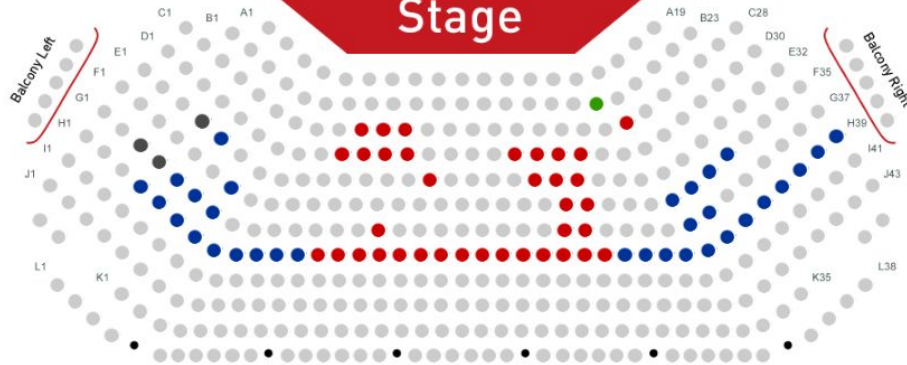

Select Your Seats

Does Anyone In Your Party Have Specific Access Requirements?

Log in or register to book access tickets online. By telling us your requirements we can show you the most suitable seats for your individual needs.

[Log In Now](#)

Kinky Boots, Wednesday 07 September 2022, 19:45

Main House, New Wolsey Theatre, Civic Drive, Ipswich, Suffolk, IP1 2AS

< 07 September 2022 19:45 >

Please select your seats (maximum 100 for this event per order)

To book accessible seating, including wheelchairs,
please contact a Ticket Sales Assistant on 01473 295900.
Please note that there is no centre aisle.

[Refresh](#)

[View From Seat](#)

[Continue](#)