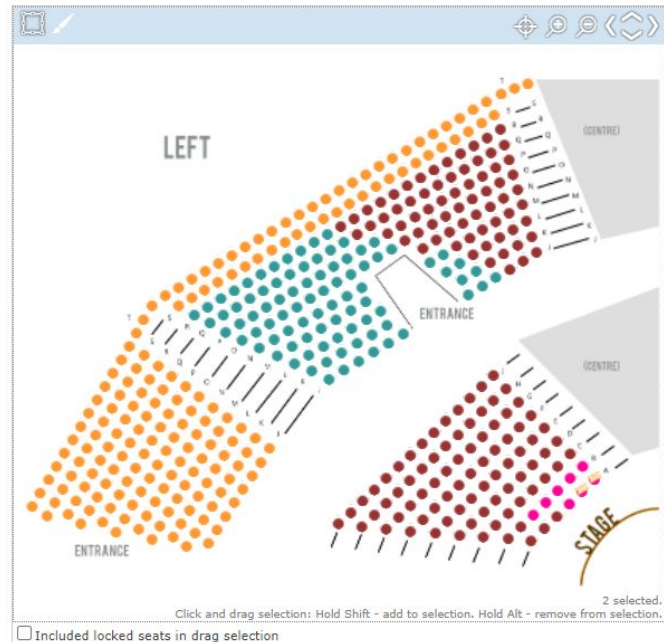

Event Search | All's Well that Ends Well - Tue, 21 Jun 22 19:30

< > All's Well that Ends Well - Tue, 21 Jun 22 19:30

On sale | On website | On sale on website | Web stops selling 21 Jun 22 at 18:30

View: Left

Reports

Summary

Left (Capacity: 423)
Available: 421 | Sold: 0 (Scanned: 0) | Reserved: 0 | Locked: 0 | Selected: 2

New order

Stef Trix
Spektrix, EC4Y 8EN
jamie.wright+stef@spektrix.com

Accounting Date 21 June 2022

Items 2 Subs, 2 Tks | £200.00

Shakespeare Series Full Season | £100.00		
Standard		Total £
4 Ticket Vouchers		81.00
☐ All's Well that Ends Well - Tue, 21 Jun 22 19:30		
☐ Lower Left		
A5 Adult	Price	Total £
	19.00	19.00

Shakespeare Series Full Season | £100.00		
Standard		Total £
4 Ticket Vouchers		81.00
☐ All's Well that Ends Well - Tue, 21 Jun 22 19:30		
☐ Lower Left		
A6 Adult	Price	Total £
	19.00	19.00

Ticket Delivery ☐ Override? £0.00

Care of Box Office

Total | £200.00

Pre Payment Options

Payments **Cmsn £0.00 | £0.00**

Payments Refunds Credit, deposit & vouchers

To pay: **£200.00**